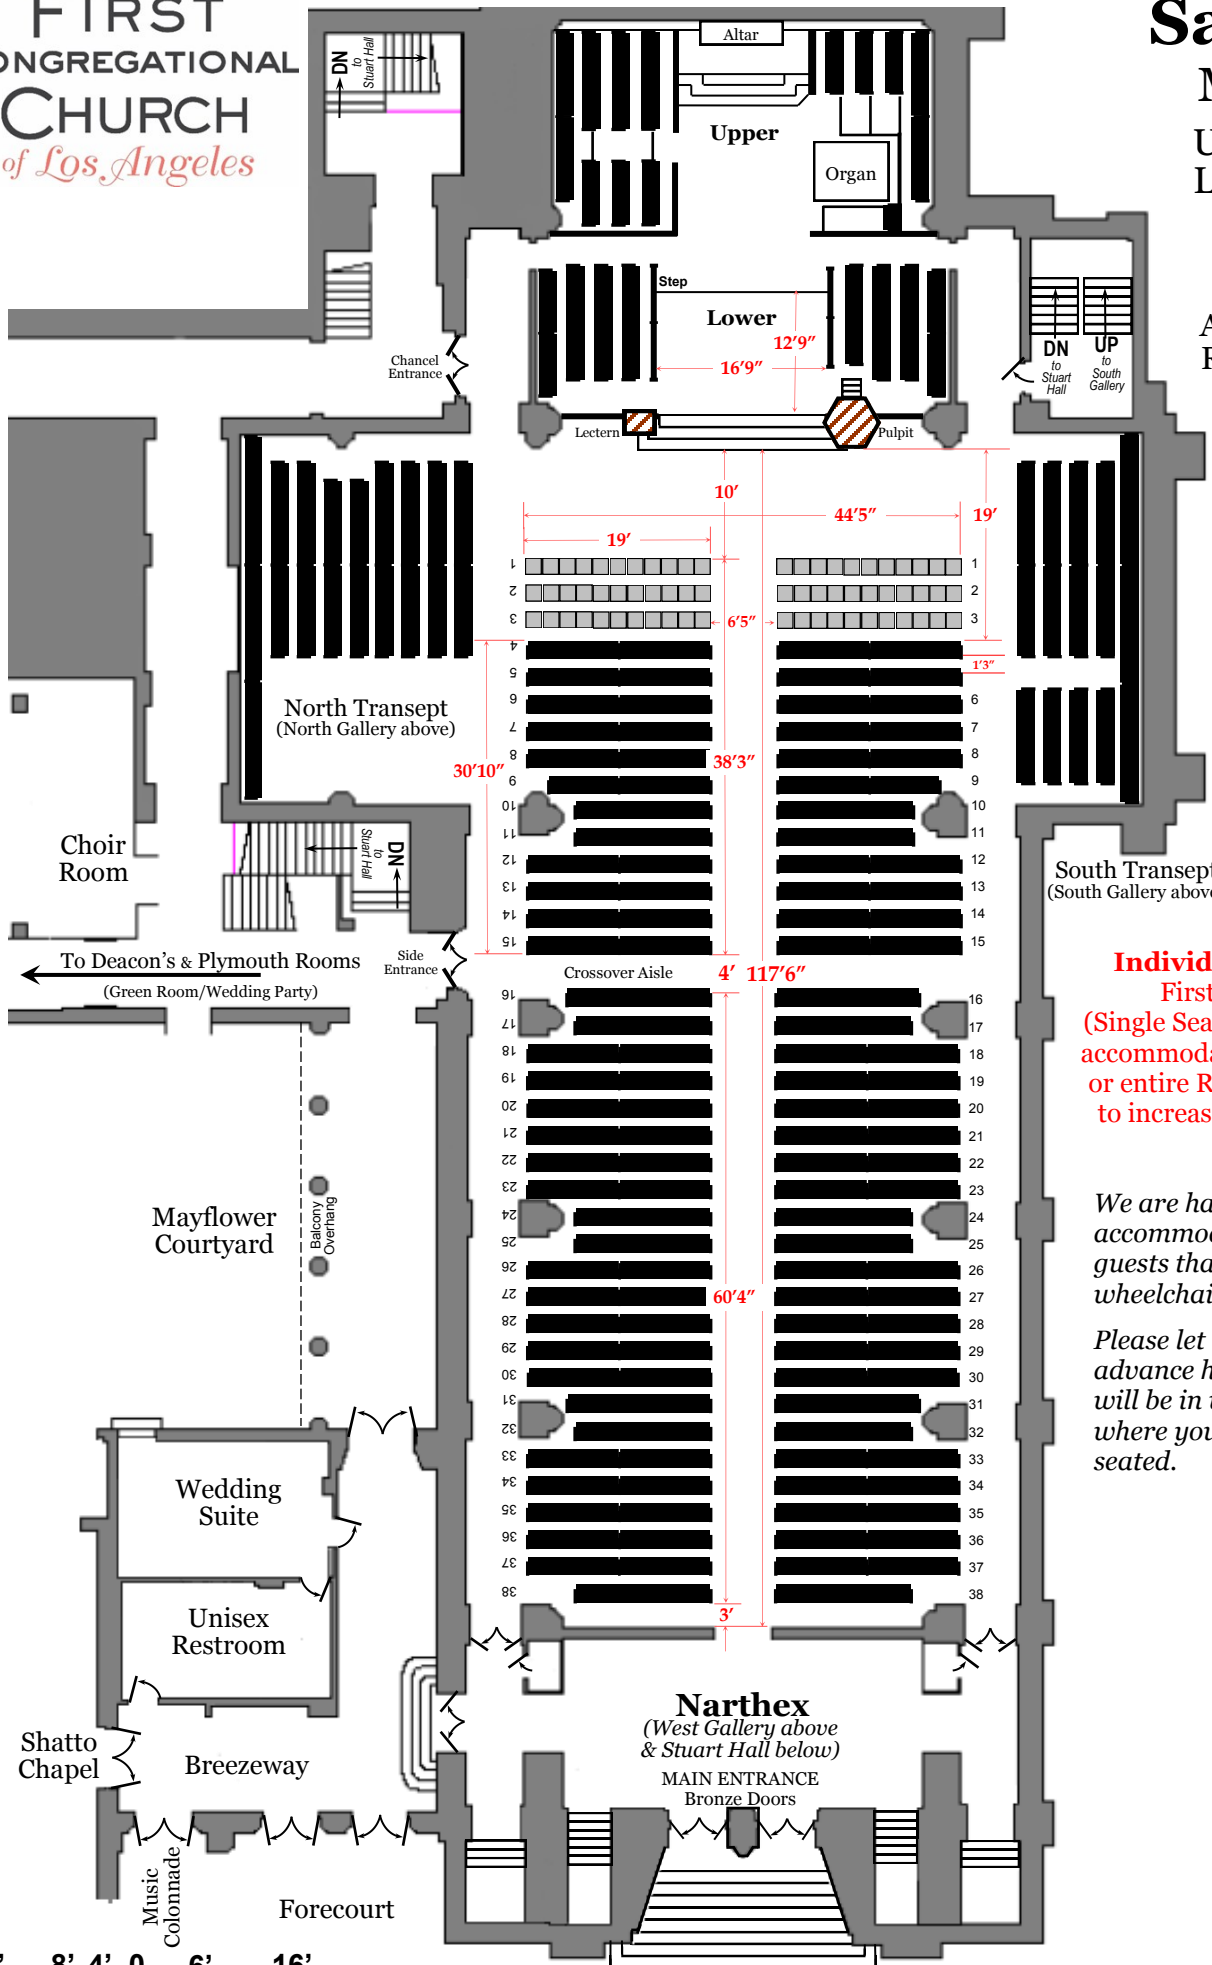

FIRST CONGREGATIONAL CHURCH of Los Angeles

Sanctuary

Main Floor
 Upper Chancel
 Lower Chancel
 Transepts
 Narthex
 &
 Adjacent Rooms
 Reception Areas

Individual Chairs
 First 3 Rows
 (Single Seat removable to accommodate Wheelchair or entire Row removable to increase floor space)

Sanctuary

Main Floor
Upper Chancel
Lower Chancel
Transepts
Narthex
&
Adjacent Rooms
Reception Areas